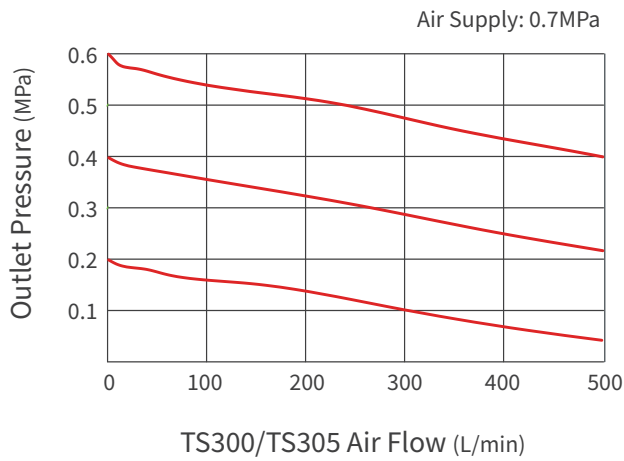

Air Filter Regulator TS300/310/305/315 Series

Flow characteristics