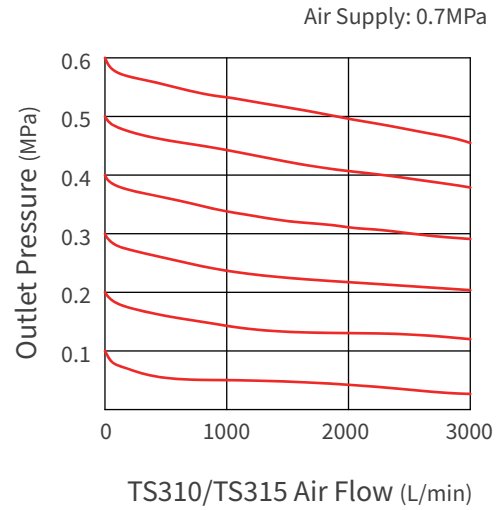

Air Filter Regulator TS300/310/305/315 Series

Flow characteristics