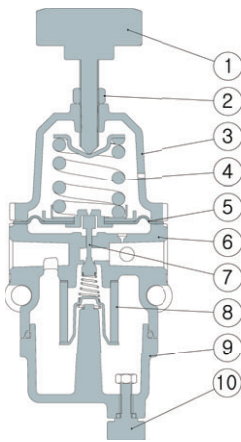

Specifications

Model	TS300	TS310	TS305	TS315	
Max supply pressure	1.7MPa				
Max output pressure	0.84MPa				
Operating Temp.	-20°C~70°C (Standard type)				
Filtering capacity	5 micron				
Air connection	NPT(PT) 1/4	NPT(PT) 1/2	NPT1/4	NPT1/2	
Gauge connection	NPT(PT)1/4		NPT1/4		
Material	Aluminum die cast		Stainless steel 316		
Weight	Sdandard	0.6kg	0.9kg	1.5kg	1.7kg
	Auto drain	0.6kg	1.0kg	1.6kg	1.9kg

Product code

Model	TS3						
In/ Output port size	1/4"	0					
	1/2"	1					
Material	Aluminum		0				
	Stainless steel 316		5				
Air connection type*	NPT			N			
	PT			P			
Ambient temperature	-20°C~70°C				S		
	-20°C~120°C				H		
	-40°C~70°C				L		
	-60°C~70°C				U		
Pressure gauge	None					0	
	Included (0~1MPa)					1	
Option	None						0
	Auto drain						A

* TS305/315 are only available with NPT .

Air Filter Regulator TS300/310/305/315 Series

Flow characteristics

Material of construction

Dimension [Unit:mm]

TS300/305 MANUAL DRAIN

TS300/305 AUTO DRAIN

TS310/315 MANUAL DRAIN