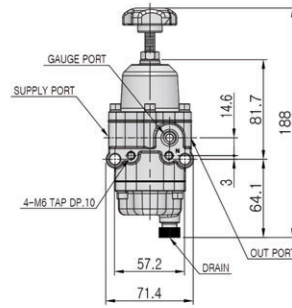

Product code

Model	TS3						
In/ Output port size	1/4"	0					
	1/2"	1					
Material	Aluminum		0				
	Stainless steel 316		5				
Air connection type*	NPT			N			
	PT			P			
Ambient temperature	-20°C~70°C				S		
	-20°C~120°C				H		
	-40°C~70°C				L		
	-60°C~70°C				U		
Pressure gauge	None					0	
	Included (0~1MPa)					1	
Option	None						0
	Auto drain						A

* TS305/315 are only available with NPT .

Air Filter Regulator TS300/310/305/315 Series

Flow characteristics

Material of construction

Dimension [Unit:mm]

TS300/305 MANUAL DRAIN

TS300/305 AUTO DRAIN

TS310/315 MANUAL DRAIN