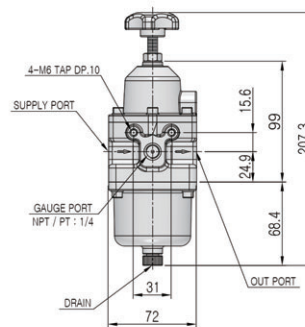

Product code

Model	TS3						
In/ Output port size	1/4"	0					
	1/2"	1					
Material	Aluminum		0				
	Stainless steel 316		5				
Air connection type*	NPT			N			
	PT			P			
Ambient temperature	-20°C~70°C				S		
	-20°C~120°C				H		
	-40°C~70°C				L		
	-60°C~70°C				U		
Pressure gauge	None					0	
	Included (0~1MPa)					1	
Option	None						0
	Auto drain						A

* TS305/315 are only available with NPT .

Air Filter Regulator TS300/310/305/315 Series

Flow characteristics

Material of construction

Dimension [Unit:mm]

TS300/305 MANUAL DRAIN

TS300/305 AUTO DRAIN

TS310/315 MANUAL DRAIN