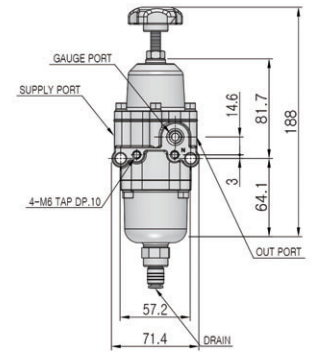

Product code

Model	TS3						
In/ Output port size	1/4"	0					
	1/2"	1					
Material	Aluminum		0				
	Stainless steel 316		5				
Air connection type*	NPT			N			
	PT			P			
Ambient temperature	-20°C~70°C				S		
	-20°C~120°C				H		
	-40°C~70°C				L		
	-60°C~70°C				U		
Pressure gauge	None					0	
	Included (0~1MPa)					1	
Option	None						0
	Auto drain						A

* TS305/315 are only available with NPT .

Air Filter Regulator TS300/310/305/315 Series

Flow characteristics

Material of construction

Dimension [Unit:mm]

TS300/305 MANUAL DRAIN

TS300/305 AUTO DRAIN

TS310/315 MANUAL DRAIN