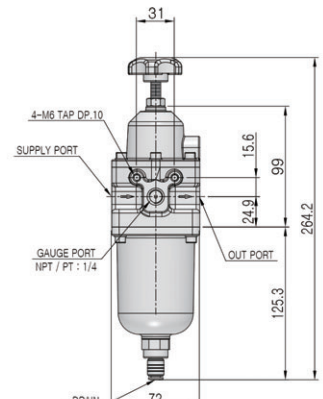

Product code

Model	TS3						
In/ Output port size	1/4"	0					
	1/2"	1					
Material	Aluminum		0				
	Stainless steel 316		5				
Air connection type*	NPT			N			
	PT			P			
Ambient temperature	-20°C~70°C				S		
	-20°C~120°C				H		
	-40°C~70°C				L		
	-60°C~70°C				U		
Pressure gauge	None					0	
	Included (0~1MPa)					1	
Option	None						0
	Auto drain						A

* TS305/315 are only available with NPT .

Air Filter Regulator TS300/310/305/315 Series

Flow characteristics

Material of construction

Dimension [Unit:mm]

TS300/305 MANUAL DRAIN

TS300/305 AUTO DRAIN

TS310/315 MANUAL DRAIN